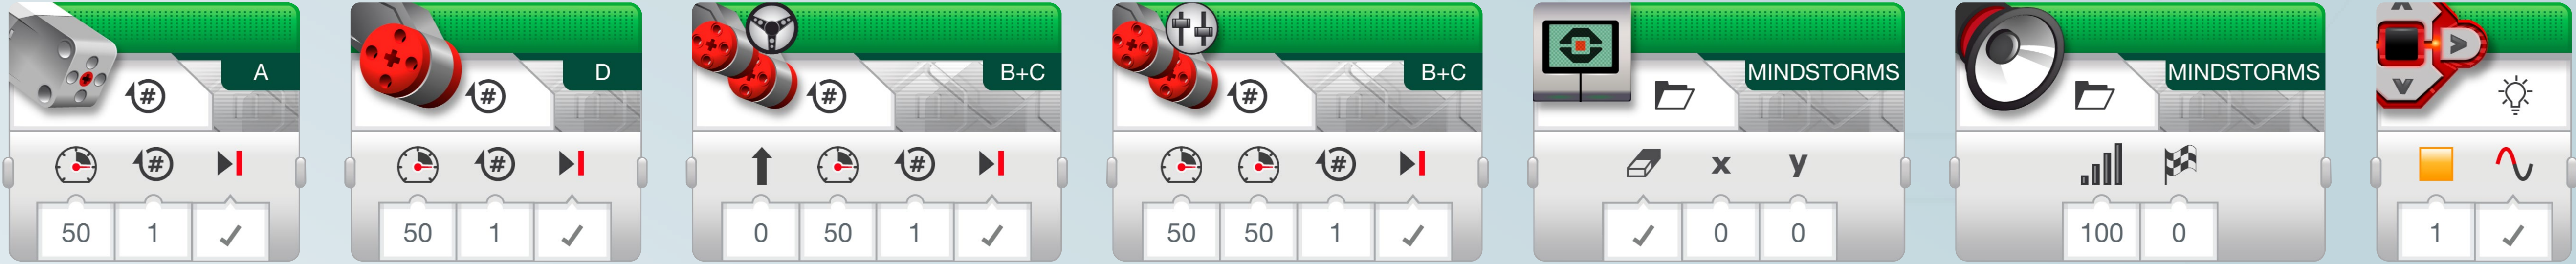

LEGO® MINDSTORMS® EDUCATION EV3 PROGRAMMING BLOCKS

Medium Motor

Large Motor

Move Steering

Move Tank

Display

Sound

Brick Status Light

Start

Wait

Loop

Switch

Comment

Comment

Comment